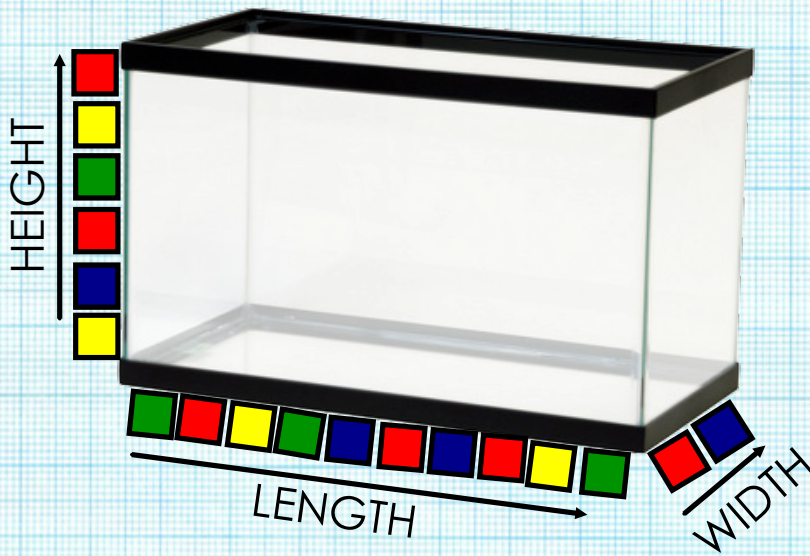

Good Morning! Today is Wednesday, January 30, 2013.

Wow those designs were superb! See your teacher for some new tank dimensions today!

Remember, **length** is the long side, **width** is the short side and **height** is how many blocks tall.